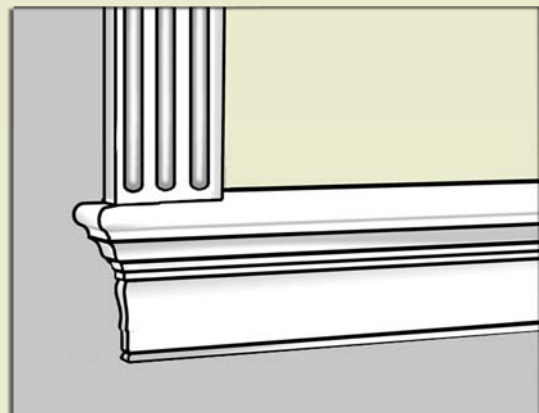

Architectural Design Guide & Profile Book

TRIM STYLES

1939 Bennett Road. Unit 6
Victor, NY 14564
Telephone: (585) 657-7500

A

Trim Styles

Mitered

A

Trim Styles

Rosette

A

Trim Styles

Arch Doorway & Elliptical Archway

A

Trim Styles

Profile Buildups

MDB Industries, Inc. • 1939 Bennett Road. Unit 6 • Victor, NY 14564 • (585) 657-7500