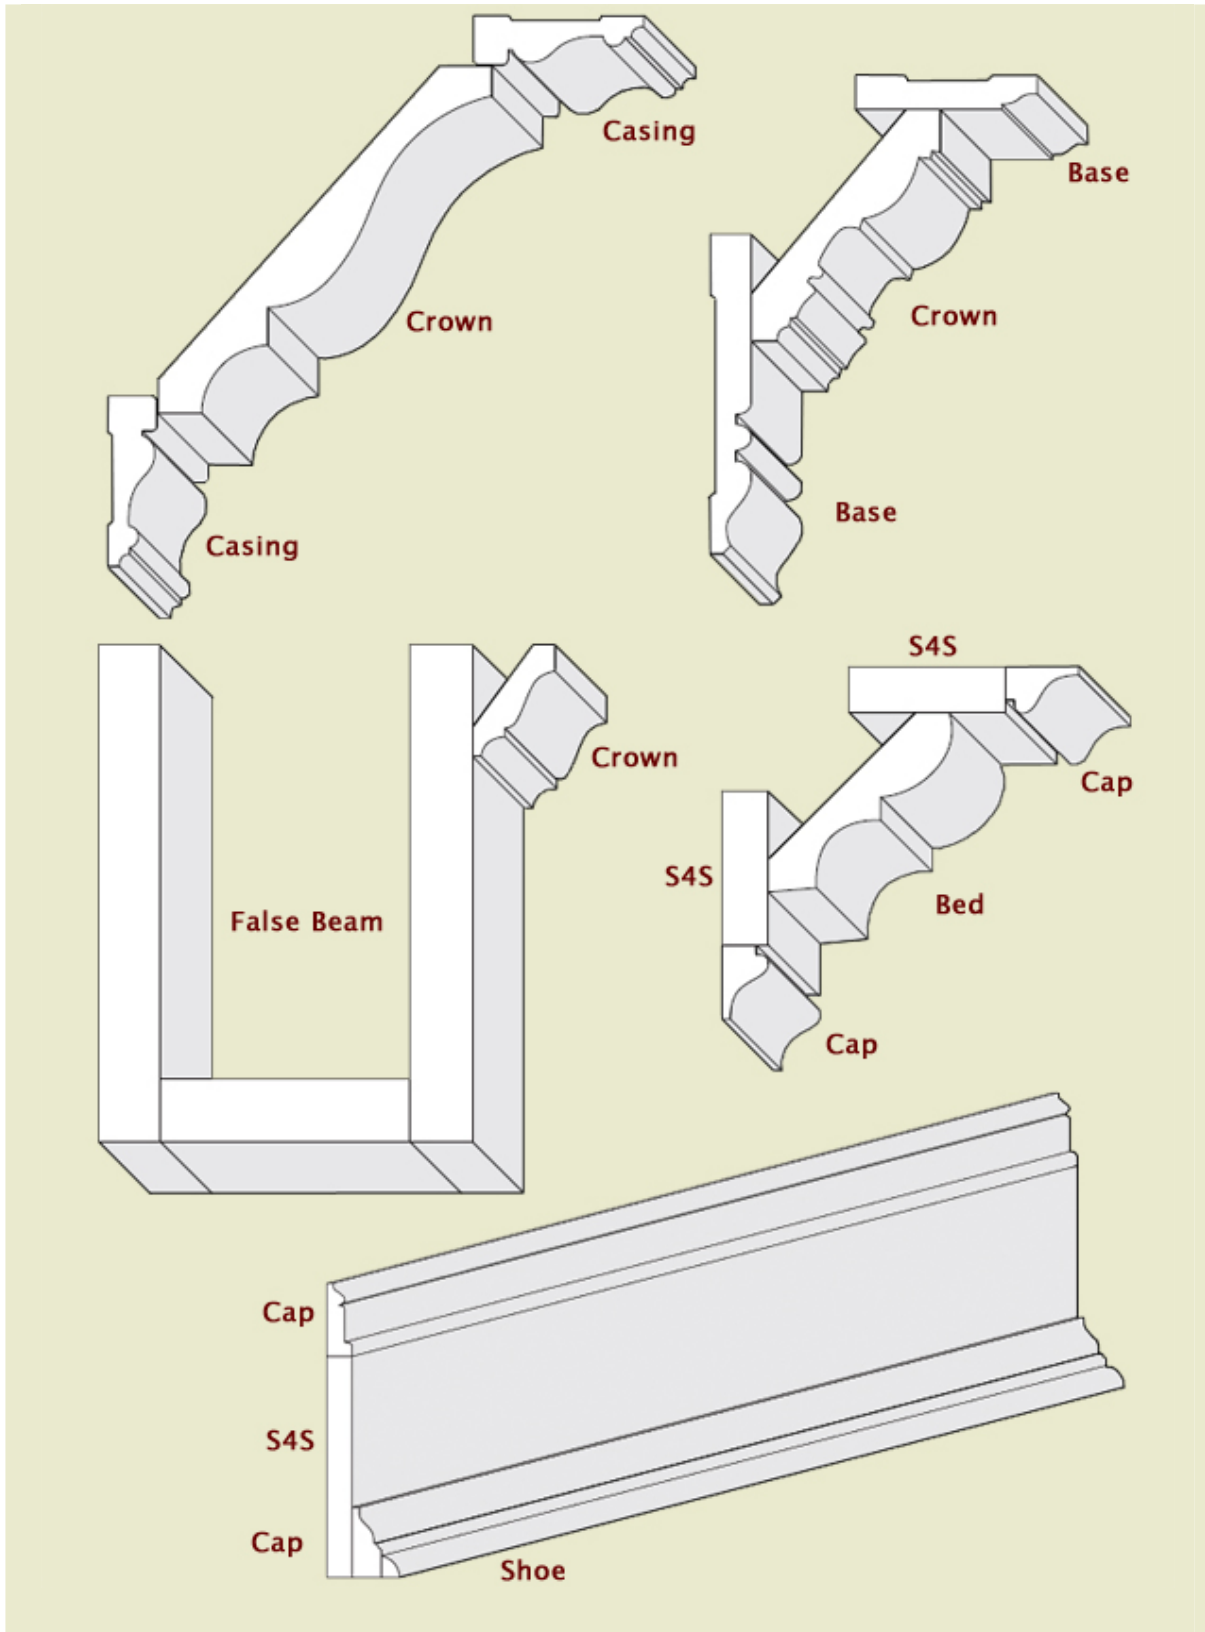

Rosette

A

Trim Styles

Arch Doorway & Elliptical Archway

A

Trim Styles

Profile Buildups

MDB Industries, Inc. • 1939 Bennett Road. Unit 6 • Victor, NY 14564 • (585) 657-7500