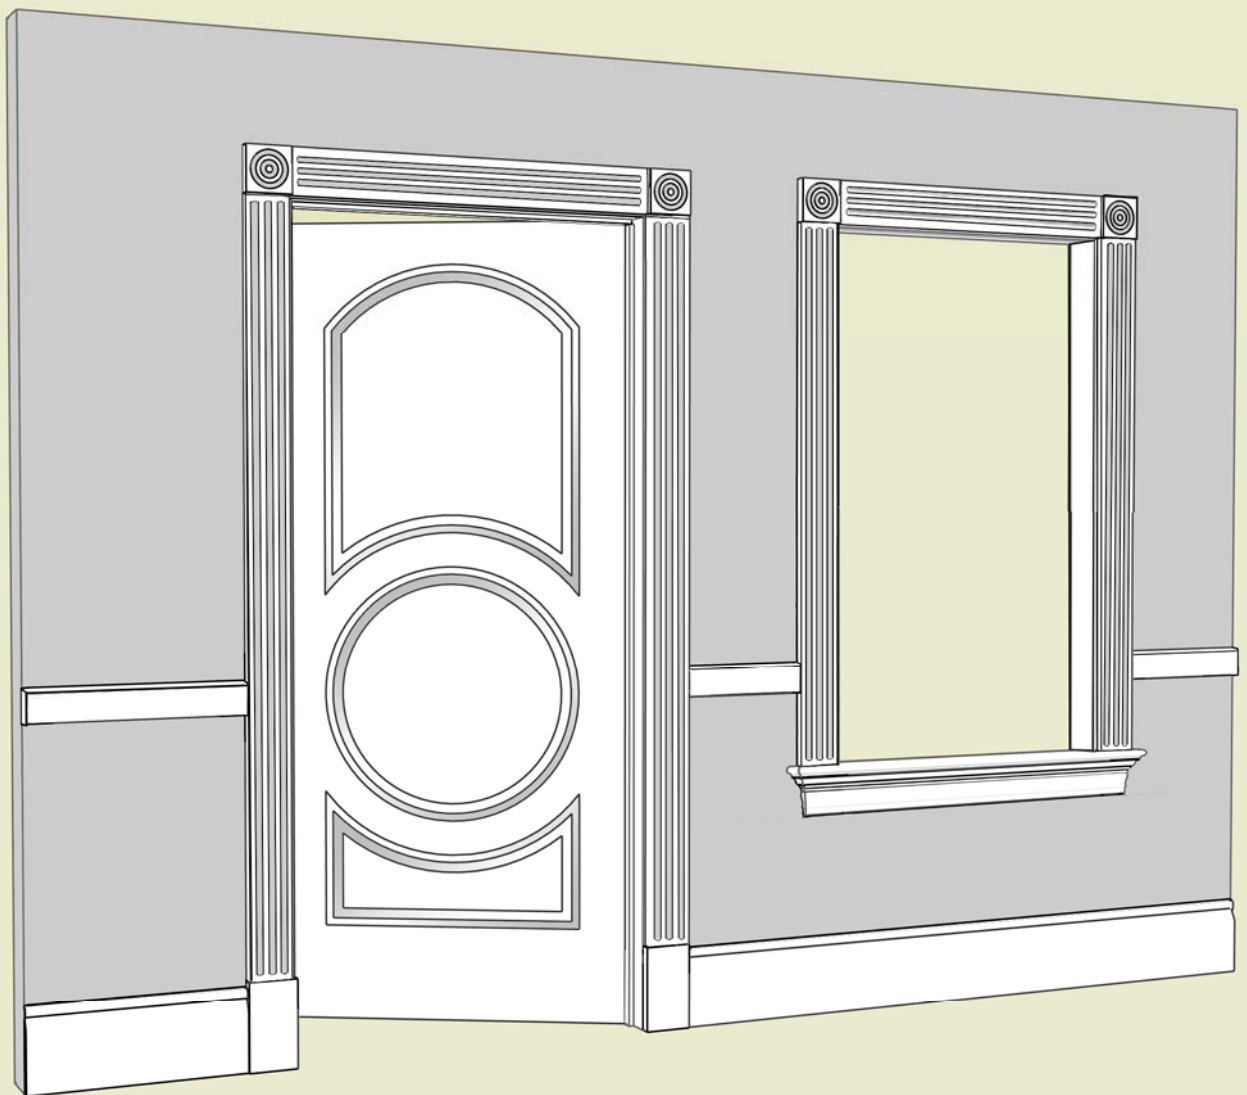

Architectural Design Guide & Profile Book

TRIM STYLES

1939 Bennett Road. Unit 6
Victor, NY 14564
Telephone: (585) 657-7500

A

Trim Styles

Mitered

A

Trim Styles

Rosette

A

Trim Styles

Arch Doorway & Elliptical Archway

A

Trim Styles

Profile Buildups

MDB Industries, Inc. • 1939 Bennett Road. Unit 6 • Victor, NY 14564 • (585) 657-7500